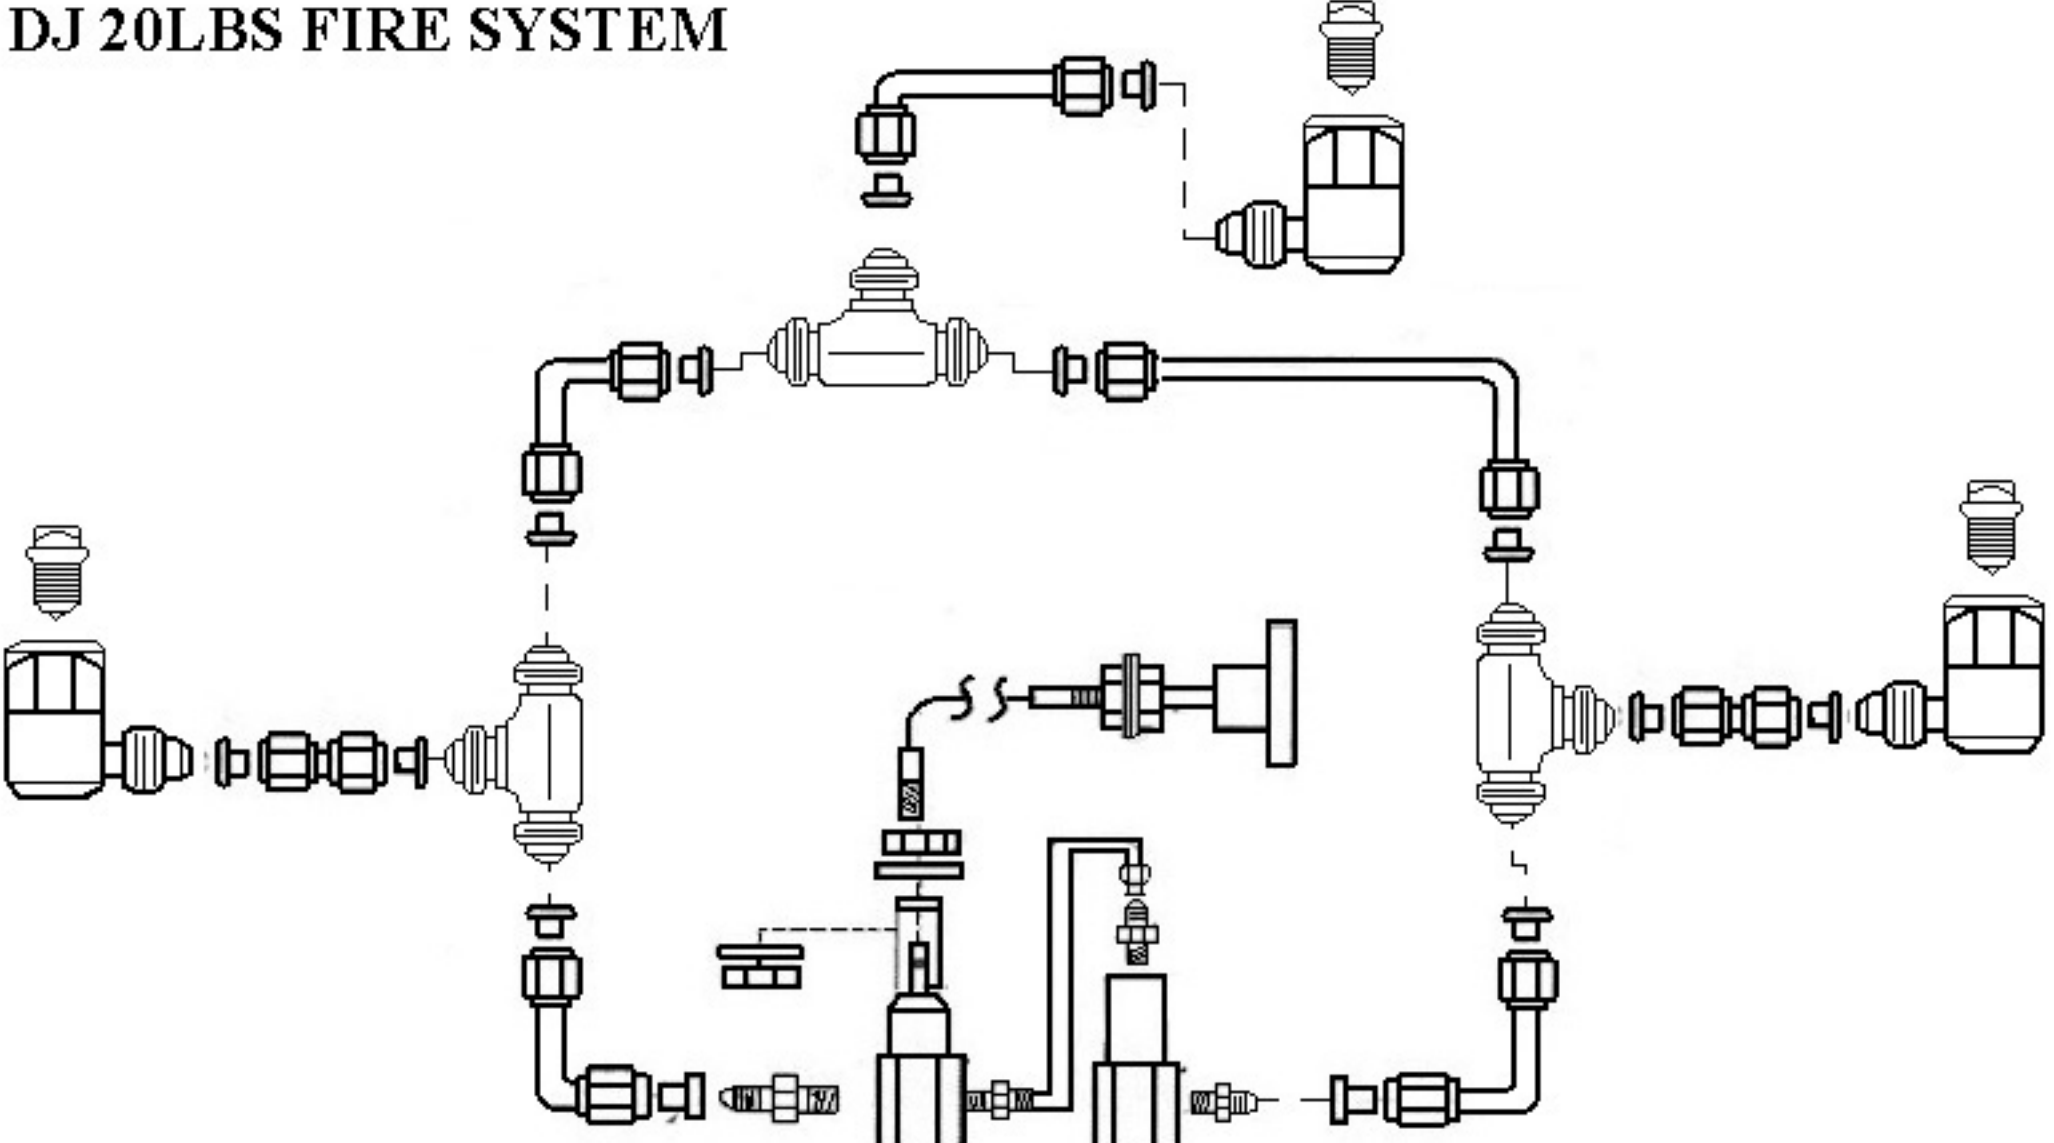

# DJ 20LBS FIRE SYSTEM

DOT  
SFI  
17-1

DOT  
SFI  
17-1

**Good Vibrations**  
MOTORSPORTS  
800/576-7661  
[www.DragParts.com](http://www.DragParts.com)