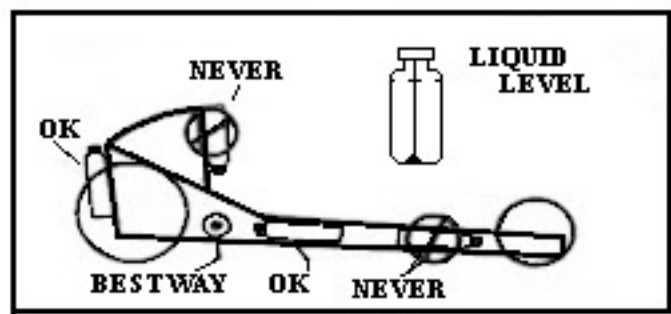

# DJ 20LBS FIRE SYSTEM

DOT  
SFI  
17-1

DOT  
SFI  
17-1

**Good Vibrations**  
MOTORSPORTS  
800/576-7661  
[www.DragParts.com](http://www.DragParts.com)