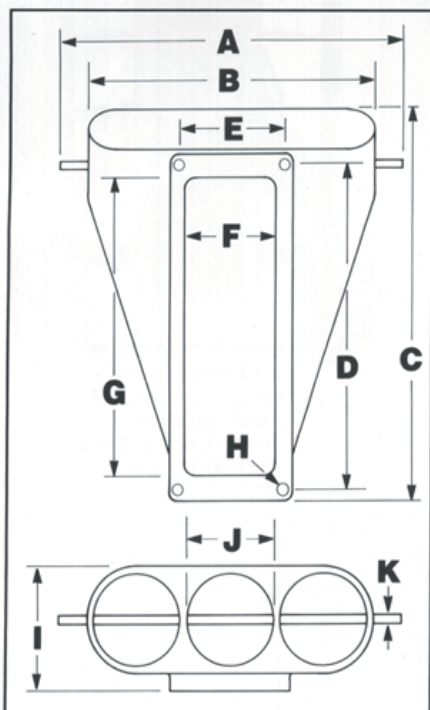

E-TRA7075 BBC Top Plate..... \$ **129**

E-SBTRA SBC Top Plate..... \$ **129**

*All injectors are complete with: **Barrel valve, fuel lines, nozzles, check valves, dist block & bypass pills.***

Injector Hat Only

- E-4005 Bugcatcher..... \$ 427
- E-4005F Bug (3 Rib)..... \$ 487
- E-4006 Birdcatcher..... \$ 577

Includes: Polished hat, shaft, butterflies, stops and arms

*** New ***

Single Butterfly Injectors

Injector comes complete with metering valve, lines, nozzles and air filter bracket. Available for gas and alky. Has standard Holley four barrel bolt pattern. Intake not included.

- E-2030.39 Single 4in..... \$ 797
- E-2030.50 Single 5in..... \$ 847

PERTINENT POOP

	A	B	C	D	E	F	G	H	I	J	K
	OVERALL WIDTH	CASTING WIDTH	LENGTH	BOLT CENTER LENGTH	BOLT CENTER WIDTH	OUTLET WIDTH	OUTLET LENGTH	BOLT HOLE DIAMETER	OVERALL HEIGHT	BUTTERFLY DIAMETER	BUTTERFLY SHAFT DIA.
BUGCATCHER	14.88	12.37	15.30	13.25	4.44	4.00	12.25	.40	5.20	3.69	.31
BIRDCATCHER	18.00	14.60	17.25	13.25	4.44	4.00	12.25	.40	5.80	4.38	.44
BUZZARD-CATCHER	20.50	16.50	20.00	15.31	4.44	4.43	15.06	.44	6.44	5.00	.44
BARNDOOR	-	-	-	15.31	4.44	4.43	15.06	.44	-	-	.31