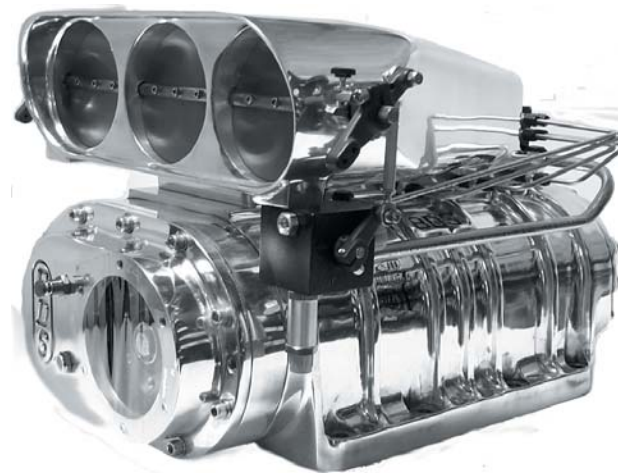

All Injectors are set up per customer application at NO additional charge.

Blower Injectors

Blown Alky

E-1002 Bug *Reg \$1006* \$ **947**

E-1004 Bird *Reg \$1140* \$ **1097**

Blown Gas

E-1001 Bug *Reg \$1062* \$ **997**

E-1003 Bird *Reg \$1197* \$ **1147**

Tunnel Ram Injectors

E-2100A Bugcatcher *Reg \$1080* \$ **997**

E-2101A Birdcatcher *Reg \$1214* \$ **1147**

E-7075 Edelbrock SBC TR Base \$ **285**

E-7070 Edelbrock BBC TR Base \$ **335**

E-TRA7075 BBC Top Plate..... \$ **129**

E-SBTRA SBC Top Plate..... \$ **129**

*All injectors are complete with: **Barrel valve, fuel lines, nozzles, check valves, dist block & bypass pills.***

Injector Hat Only